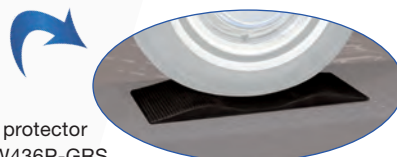

Rubber tyre protector
Item No.: TW436P-GRS

Further accessories can be found at www.twinbusch.co.uk