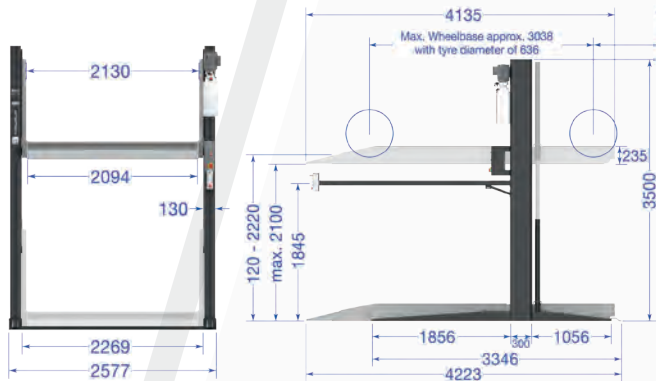

Two post parking lift - GREY-Line

Item No.: TW227P-G

2700 kg
 2,20 m
 230 V
 Autom.

Description

The practical two post parking lift with electromagnetic safety lock release. Space saving construction. Using only two posts this lift uses up less space than a conventional four post parking lift. It is possible to expand this lift to the left or right as many times as required. Easy lifting and lowering using the forward mounted control panel. With its 2100 mm maximum lifting height and 2700 kg maximum loading weight, this two post parking lift is ideal for large and heavy vehicles such as large SUVs or a VW T6 for example. The solidly constructed galvanized platform offers protection from oil and dirt damaging the vehicle parked below.

Videos

Product video

Assembly video

Dimensions

Technical Data

When the TW 227P is extended to a multiple parker, the centre column can be used for both lifts reducing the overall width.

Lifting capacity	2700 kg
Lifting height max.	130 - 2200 mm
Platform length (Total)	4135 mm
Platform width	2100 mm
Lifting, lowering time (approx.)	45/30 sec.
Power supply	230 V
Motor power	2,2 kW
Fusing	16 A / type C
Weight (approx.)	1150 kg