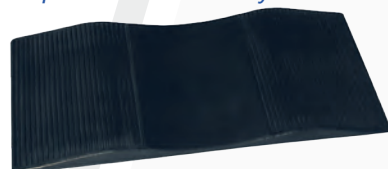

Optional accessory